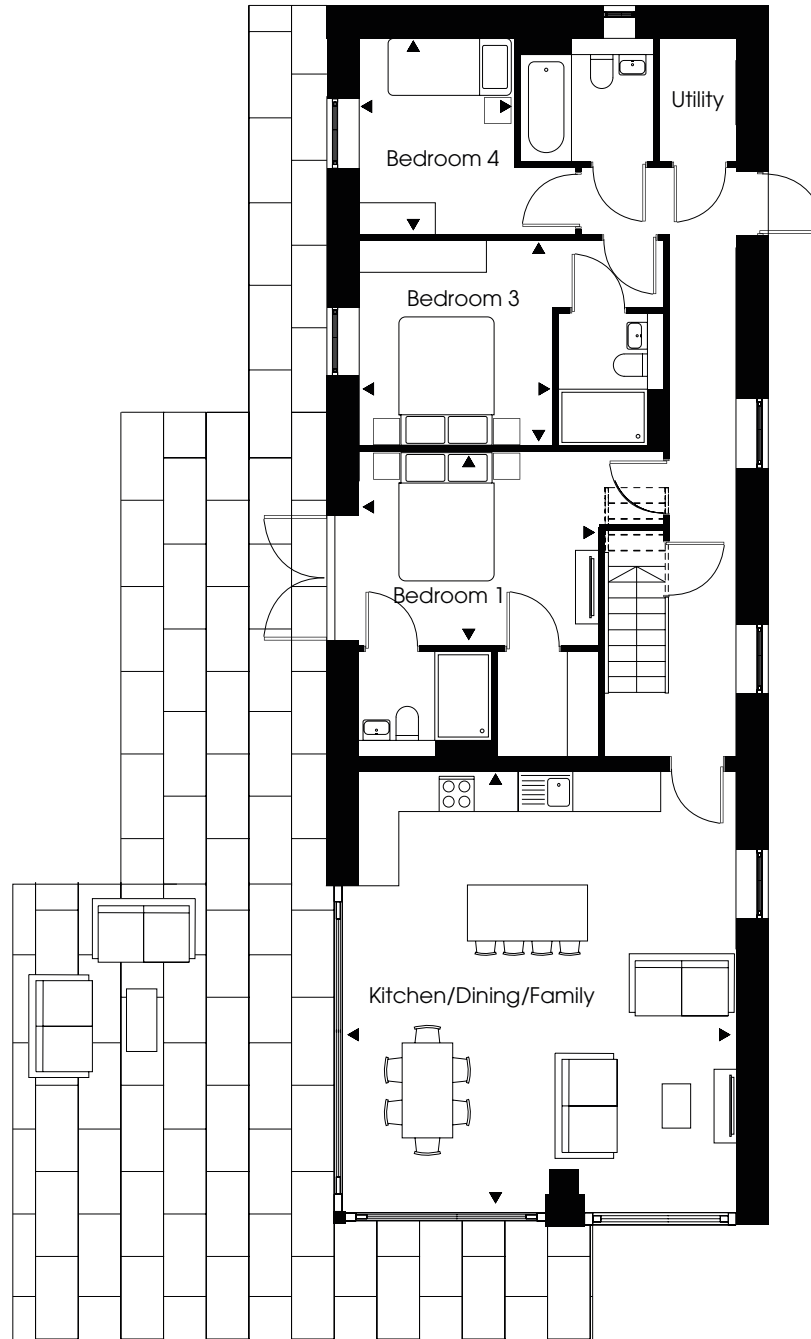

3 LEE BAY GARDENS

Kitchen/Dining/Family

7.0m x 6.3m 22' 12" x 20' 8"

Bedroom 1

3.8m x 3.0m 12' 6" x 9' 10"

Bedroom 3

3.1m x 2.4m 10' 2" x 7' 10"

Bedroom 4

3.7m x 3.2m 12' 2" x 10' 6"

Living Room

6.6m x 3.8m 21' 8" x 12' 6"

Bedroom 2

3.2m x 3.0m 10' 6" x 9' 10"

Ground Floor

First Floor