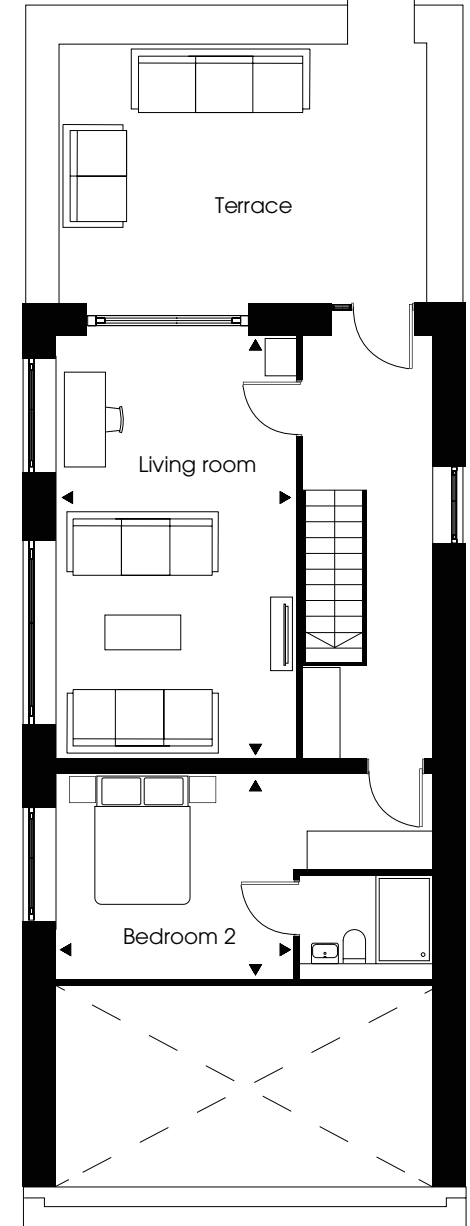

3 LEE BAY GARDENS

Kitchen/Dining/Family

7.0m x 6.3m 22' 12" x 20' 8"

Bedroom 1

3.8m x 3.0m 12' 6" x 9' 10"

Bedroom 3

3.1m x 2.4m 10' 2" x 7' 10"

Bedroom 4

3.7m x 3.2m 12' 2" x 10' 6"

Living Room

6.6m x 3.8m 21' 8" x 12' 6"

Bedroom 2

3.2m x 3.0m 10' 6" x 9' 10"

Ground Floor

First Floor