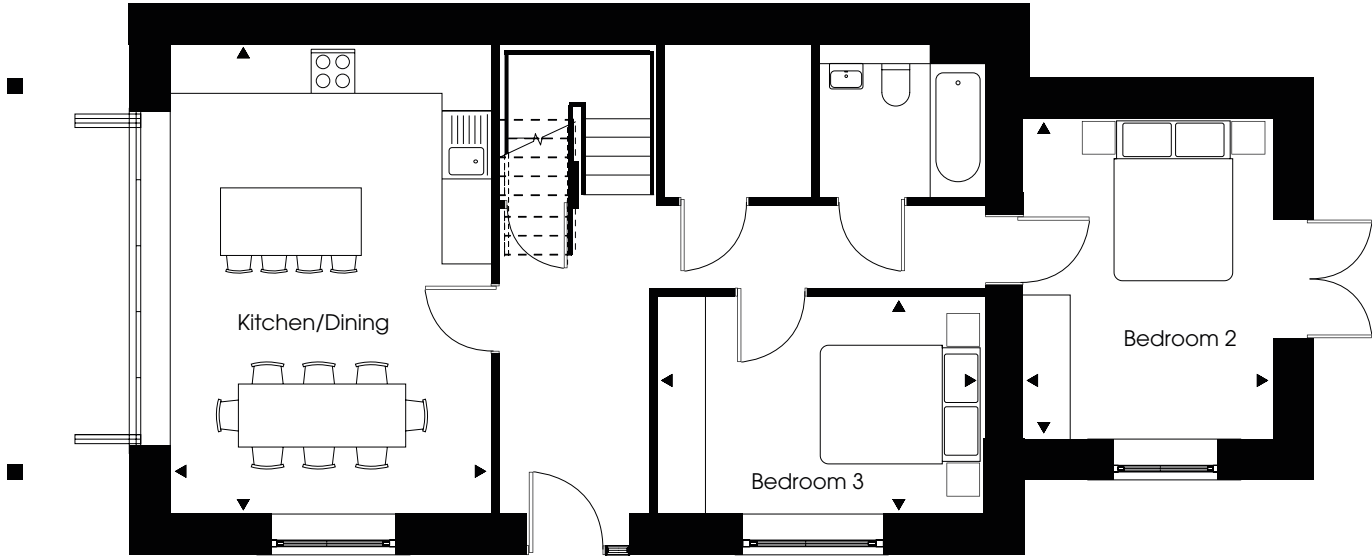

4 LEE BAY GARDENS

Ground Floor

First Floor

Kitchen/Dining	5.9m x 4.1m	19' 4" x 13' 5"
Bedroom 2	3.8m x 2.7m	12' 6" x 8' 10"
Bedroom 3	3.7m x 3.0m	12' 2" x 9' 10"
Living	5.9m x 4.1m	19' 4" x 13' 5"
Bedroom 1	4.0m x 3.3m	13' 1" x 10' 10"
Bedroom 4	3.8m x 2.8m	12' 6" x 9' 2"