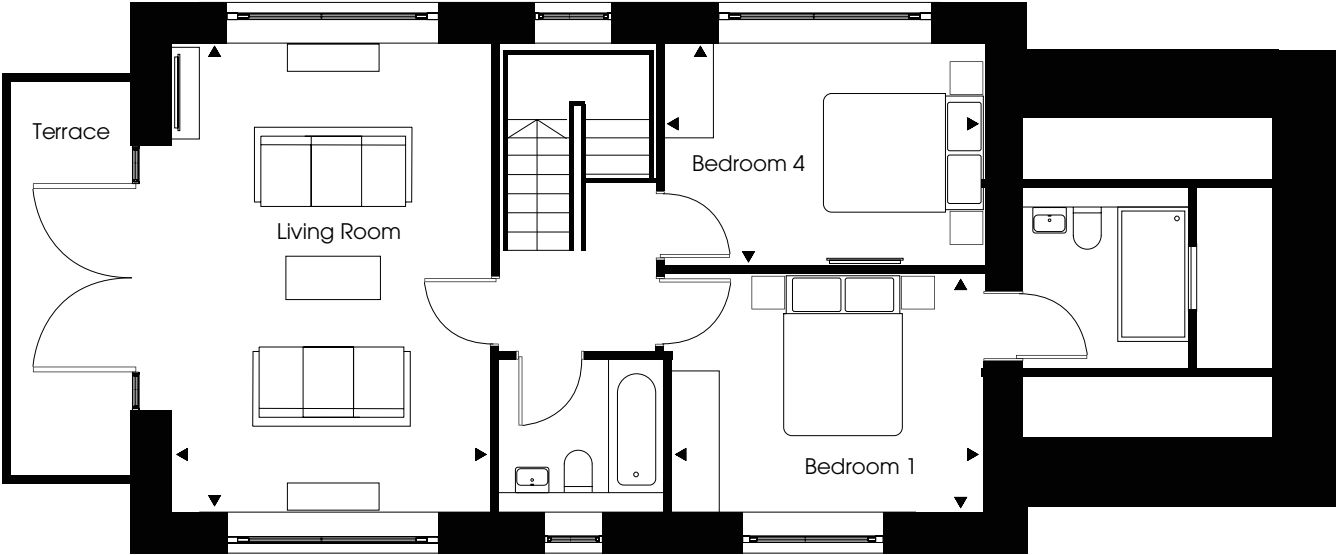

4 LEE BAY GARDENS

Ground Floor

First Floor

Kitchen/Dining	5.9m x 4.1m	19' 4" x 13' 5"
Bedroom 2	3.8m x 2.7m	12' 6" x 8' 10"
Bedroom 3	3.7m x 3.0m	12' 2" x 9' 10"
Living	5.9m x 4.1m	19' 4" x 13' 5"
Bedroom 1	4.0m x 3.3m	13' 1" x 10' 10"
Bedroom 4	3.8m x 2.8m	12' 6" x 9' 2"