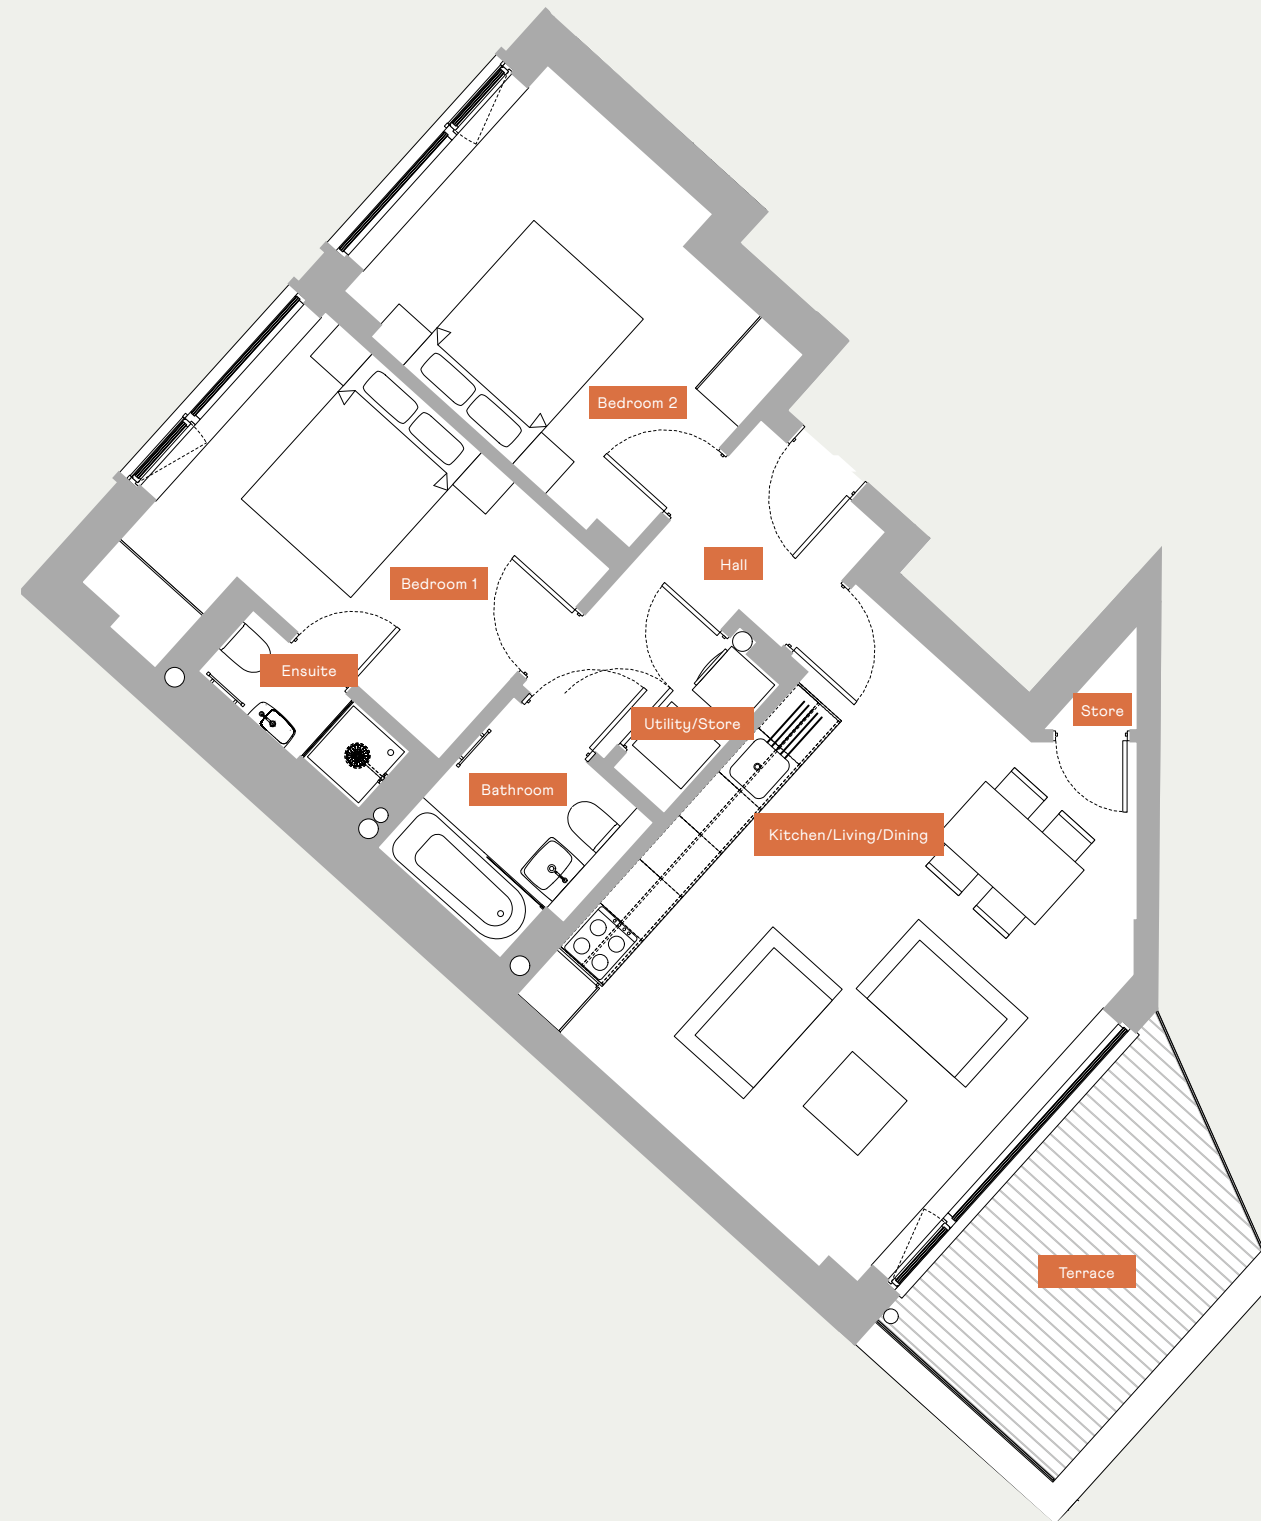

APARTMENT

2.

TWO BEDROOMS | FIRST FLOOR

KITCHEN/LIVING/DINING

BEDROOM 1

BEDROOM 2

TERRACE

TOTAL INTERNAL AREA

5.44M X 4.55M

3.93M X 2.63M

3.93M X 3.28M

3.15M X 2.45M

66.9 SQM

All dimensions taken from the widest point

The floor area dimensions quoted are given in good faith before detailed design and construction has commenced. All dimensions are to studwork and blockwork. They are not intended to be used for carpet sizes, appliance spaces or furniture layouts. Purchasers are strongly recommended to confirm all measurements for themselves. Furniture is for illustrative purposes only and fitted wardrobes are not included.