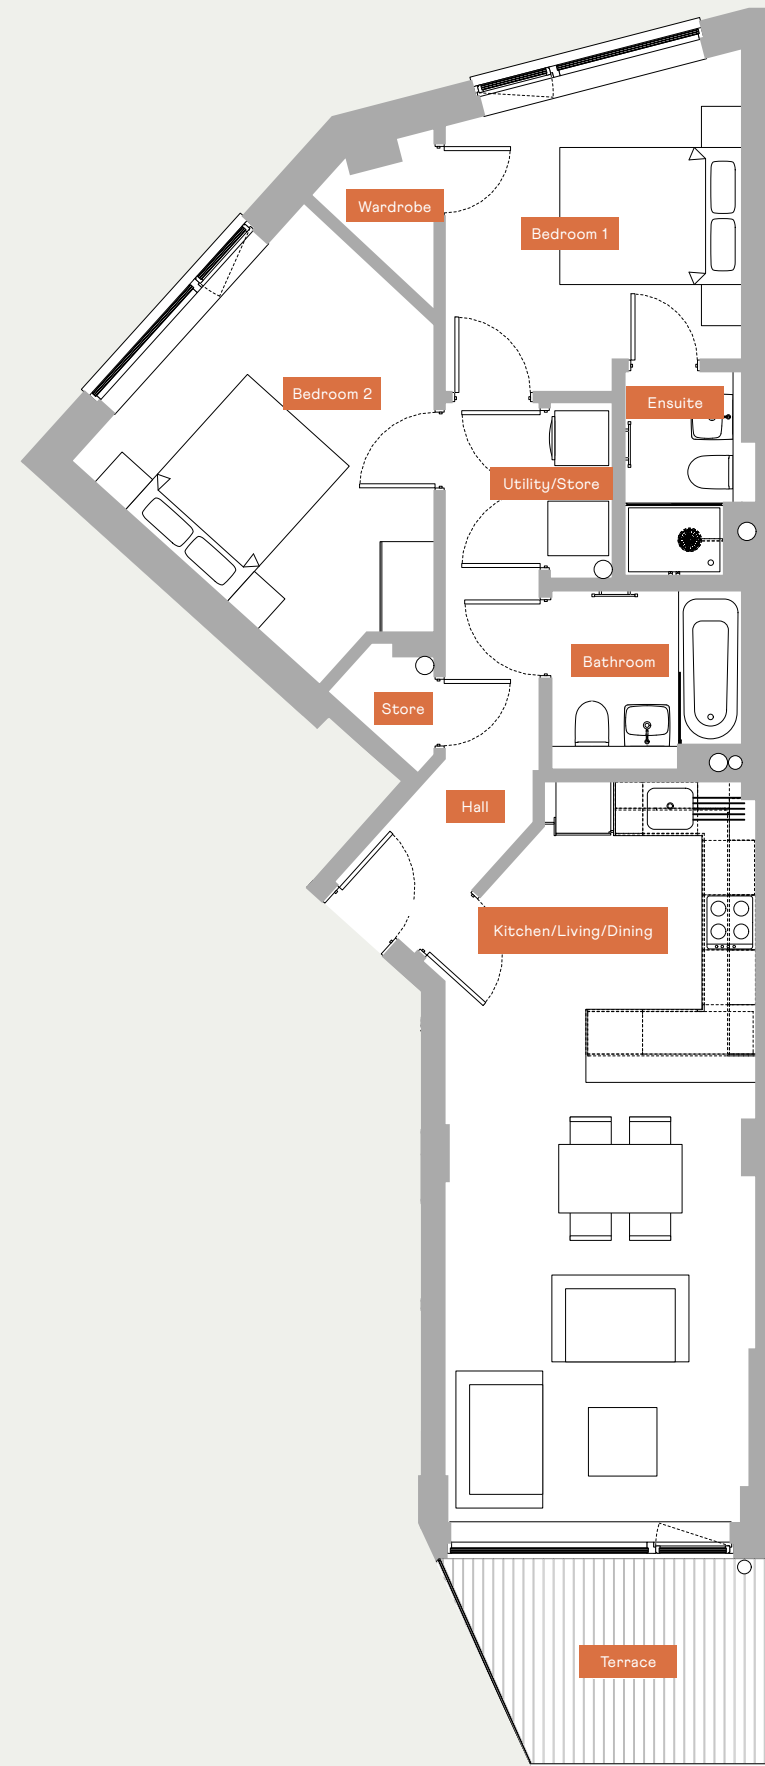

# APARTMENT 3.5.7.

TWO BEDROOMS  
SECOND, THIRD & FOURTH FLOOR

KITCHEN/LIVING/DINING

BEDROOM 1

BEDROOM 2

TERRACE

TOTAL INTERNAL AREA

3.42M X 8.13M

3.26M X 3.42M

3.67M X 3.79M

2.78M X 2.24M

71.5 SQM

All dimensions taken from the widest point

The floor area dimensions quoted are given in good faith before detailed design and construction has commenced. All dimensions are to studwork and blockwork. They are not intended to be used for carpet sizes, appliance spaces or furniture layouts. Purchasers are strongly recommended to confirm all measurements for themselves. Furniture is for illustrative purposes only and fitted wardrobes are not included.