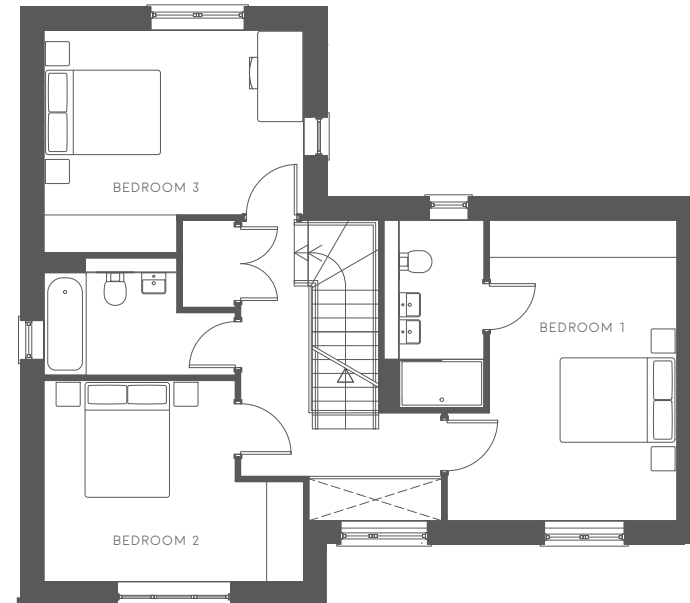

The Westhay

3 BEDROOM DETACHED

129 SQM (1,388 SQFT)

PLOT: 5

GROUND FLOOR

FIRST FLOOR