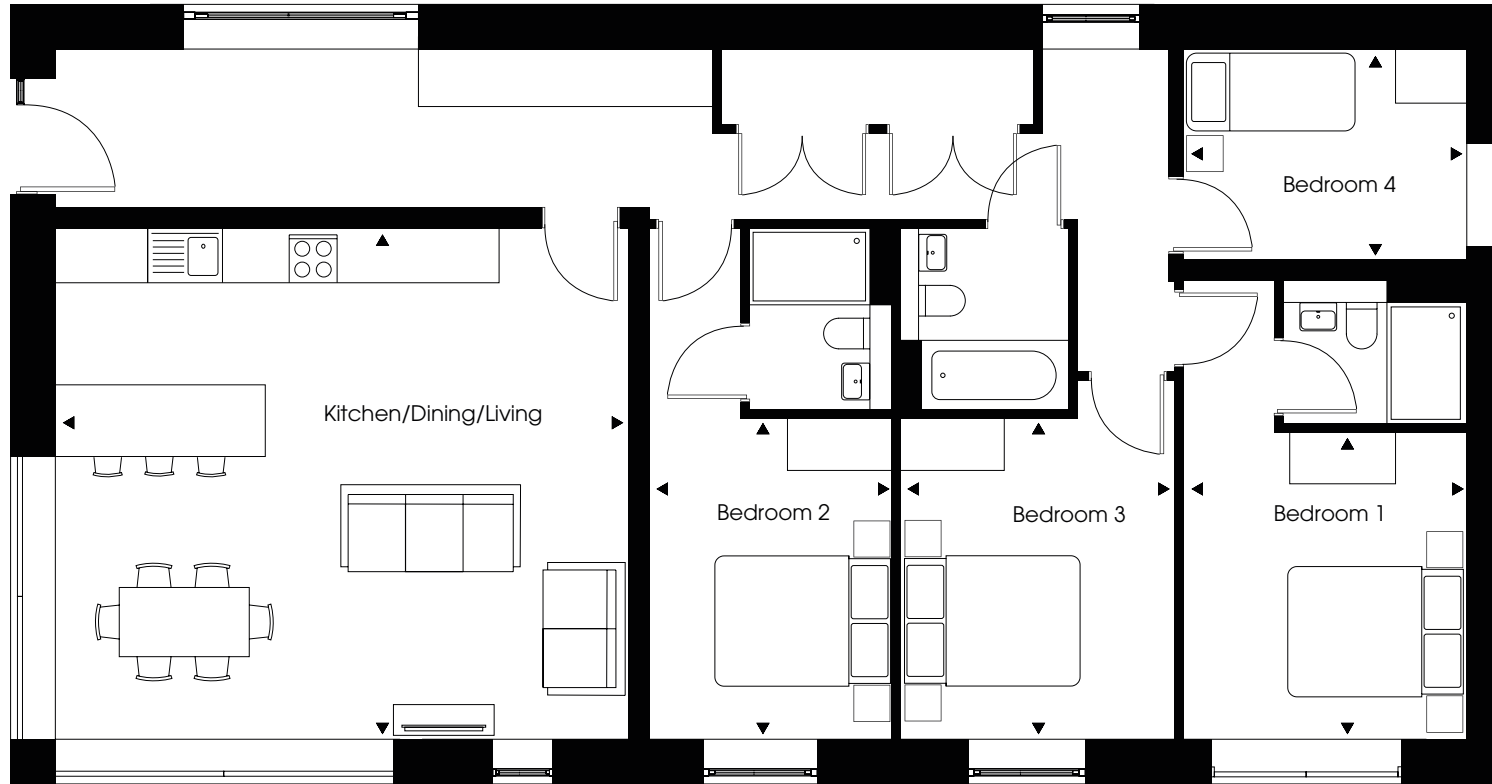

1 LEE BAY GARDENS

Kitchen/Dining/Living

7.0m x 5.9m

23' 12" x 19' 4"

Bedroom 2

3.3m x 3.3m

10' 10" x 10' 10"

Bedroom 4

3.2m x 2.4m

10' 6" x 7' 10"

Bedroom 1

3.5m x 3.2m

11' 6" x 10' 6"

Bedroom 3

3.7m x 3.2m

12' 2" x 10' 6"