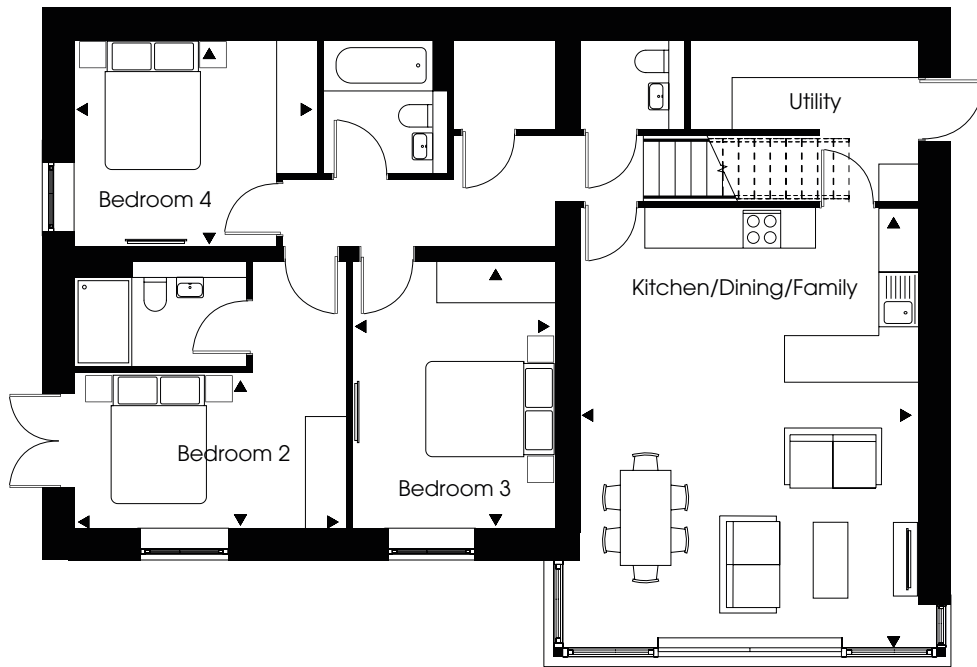

2 LEE BAY GARDENS

Ground Floor

First Floor

RL - Rooflight

Kitchen/Dining/Family
6.9m x 5.3m 22' 8" x 17' 5"

Bedroom 2
4.2m x 2.4m 13' 9" x 7' 10"

Bedroom 4
3.8m x 3.3m 12' 6" x 10' 8"

Bedroom 1
4.1m x 3.7m 13' 6" x 12' 2"

Bedroom 3
4.2m x 3.1m 13' 9" x 10' 2"

Living Room
5.3m x 3.7m 17' 3" x 12' 2"