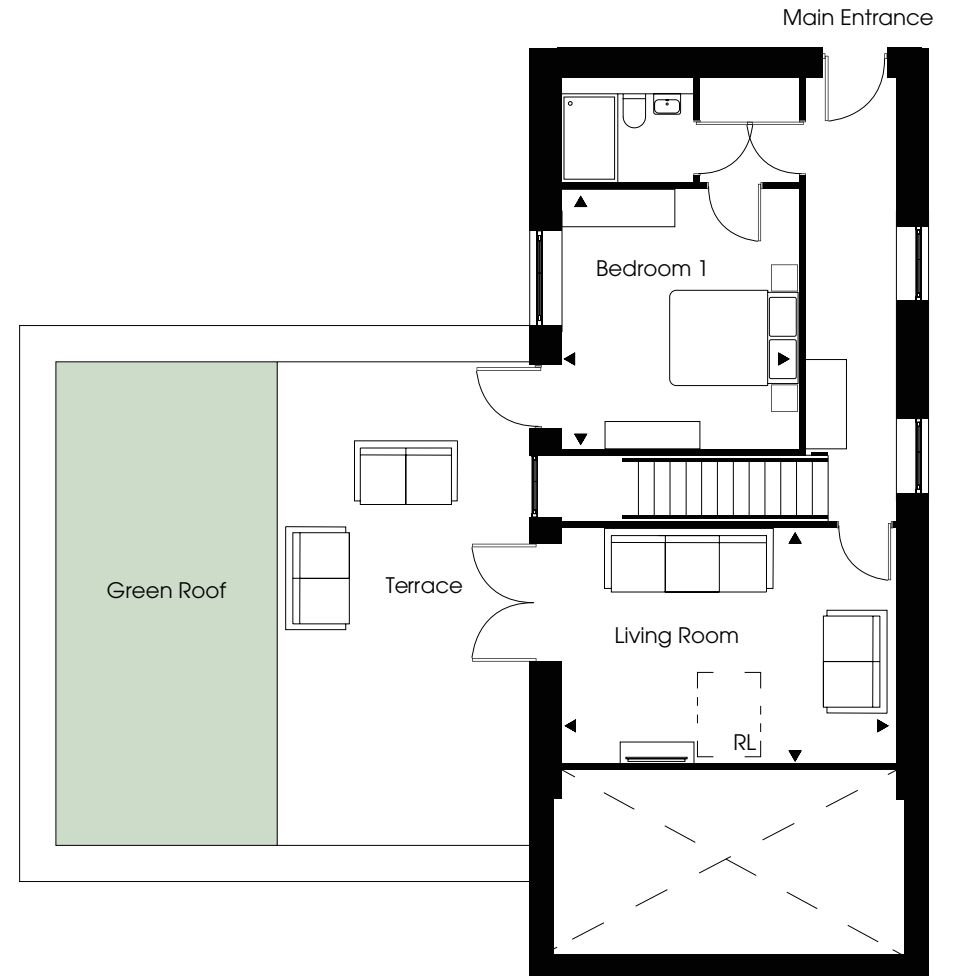

2 LEE BAY GARDENS

Ground Floor

First Floor

RL - Rooflight

Kitchen/Dining/Family
6.9m x 5.3m 22' 8" x 17' 5"

Bedroom 2
4.2m x 2.4m 13' 9" x 7' 10"

Bedroom 4
3.8m x 3.3m 12' 6" x 10' 8"

Bedroom 1
4.1m x 3.7m 13' 6" x 12' 2"

Bedroom 3
4.2m x 3.1m 13' 9" x 10' 2"

Living Room
5.3m x 3.7m 17' 3" x 12' 2"